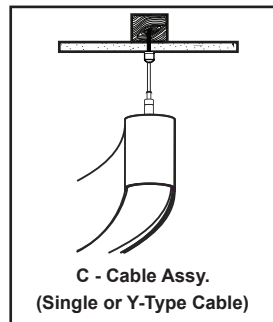

Mounting

*Link to Cable Install. Instructions