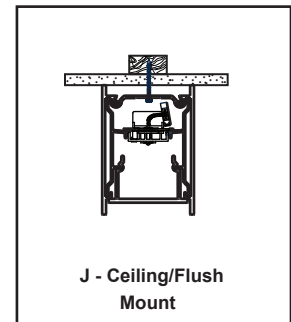

*Link to Ceiling/Flush Mt Install. Instructions

Color Temperatures/CRI

LED light sources are available for the following Co-ordinated Color Temperatures (CCT):

Standard: 3000K, 3500K, 4000K, & 5000K

Tunable White: Variable CCT range from 2700K thru 6500K.

RGBW: (Red, Green, Blue, White) color-changing logic module is rated at 90+ CRI and is available in standard High Output and Medium Output.

Contact factory for available custom outputs.

Color Rendering Index (CRI): Standard: 90+

Warranty

10-year limited warranty. No other warranty is expressed or implied. Complete warranty terms can be accessed by visiting:

<https://pal-lighting.com/company/warranty>