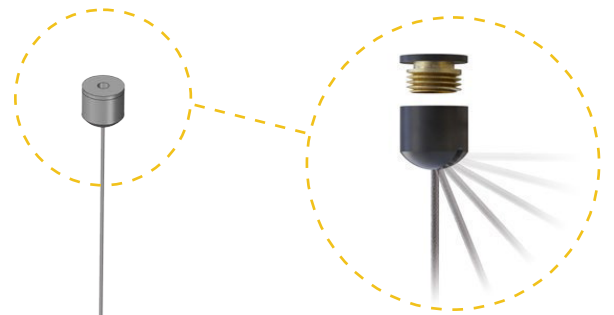

ORBIT SLOT - S2 RING PATTERNS

Standard Diameter Options

DATA TABLE

Optic Module LED Engine	Optimized	CRI	90+
		Lumen Maintenance	82,000 Hours
Warranty	10 years		
Dimensions	Profile size: 2.365" W X 3.937" H - Overall Patterns: 34" , 66" , and 96"		
Weight	Orbit 34" Pattern: 18.95 lbs. / Orbit 66" Pattern: 41.22 lbs. / Orbit 96" Pattern: 67.9 lbs.		
IP Rating	IP20 (dry indoor application only)		
Compatible ceiling	Suitable for drywall ceilings, metal pan, concrete, timber & T-Bar Grid ceilings		
Mounting	Single drop & Y-Type Cables, Rigid Stem, Surface/Ceiling Mount		

34" Diameter

66" Diameter

96" Diameter

ORBIT SLOT - S2 RING PATTERNS

Fully Adjustable Cable/Rollerball Suspension

A smart suspension system that can be mounted on any ceiling surface, whether flat or sloped.

Custom rollerball cable barrel allows fixture to hang plumb, even on sloped surfaces.

Adjustable cable barrel allows for suspension adjustment up or down.