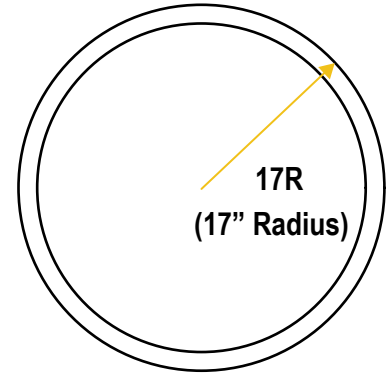

<https://pal-lighting.com/company/warranty>

34" Diameter

66" Diameter

96" Diameter

ORDERING GUIDE

-
 -
 -
 -
 -

Series	Outputs	Color Temp. (CCT)	Color Render	Round Patterns	Mounting
LOS2-D LASSO ORBIT SLOT - S2 (DIRECT)	HO High Output 875 Lms/Ft MO Medium Output 475 Lms/Ft CO ___ **Custom Output	Standard: K30 3000 Kelvin K35 3500 Kelvin K40 4000 Kelvin K50 5000 Kelvin Optional: TW 2700K thru 6500K (Tunable White) RGBW Red/Green/Blue/White (Color Changing)	90 90 CRI	34 34" Diameter 66 66" Diameter 96 96" Diameter	C Cable Assy - Single Cable CY Cable Assy - Y-Type Split Cable P Rigid Stem/Canopy Assy J Ceiling/Flush Mount

ORBIT SLOT - S2 RING PATTERNS

Standard Diameter Options

DATA TABLE

Optic Module LED Engine	Optimized	CRI	90+
		Lumen Maintenance	82,000 Hours
Warranty	10 years		
Dimensions	Profile size: 2.365" W X 3.937" H - Overall Patterns: 34" , 66" , and 96"		
Weight	Orbit 34" Pattern: 18.95 lbs. / Orbit 66" Pattern: 41.22 lbs. / Orbit 96" Pattern: 67.9 lbs.		
IP Rating	IP20 (dry indoor application only)		
Compatible ceiling	Suitable for drywall ceilings, metal pan, concrete, timber & T-Bar Grid ceilings		
Mounting	Single drop & Y-Type Cables, Rigid Stem, Surface/Ceiling Mount		