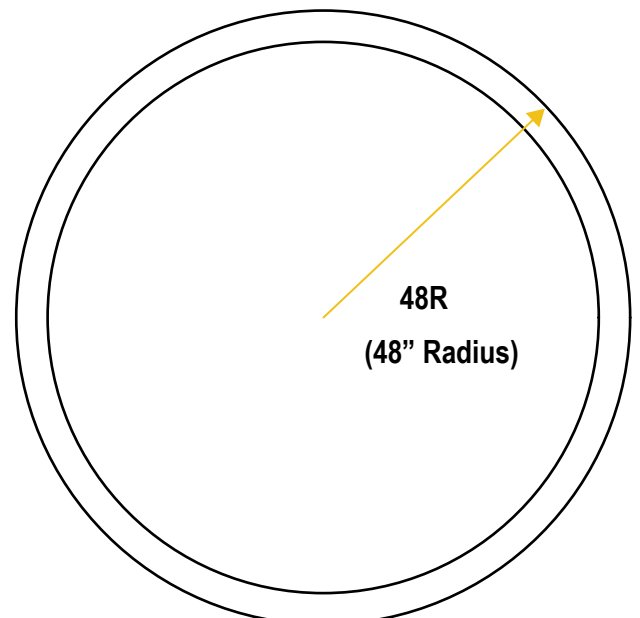

<https://pal-lighting.com/company/warranty>

34" Diameter

66" Diameter

96" Diameter

ORDERING GUIDE

-
 -
 -
 -
 -

Series	Outputs	Color Temp. (CCT)	Color Render	Round Patterns	Mounting
LOS2-D LASSO ORBIT SLOT - S2 (DIRECT)	HO High Output 875 Lms/Ft MO Medium Output 475 Lms/Ft CO ___ **Custom Output	Standard: K30 3000 Kelvin K35 3500 Kelvin K40 4000 Kelvin K50 5000 Kelvin Optional: TW 2700K thru 6500K (Tunable White) RGBW Red/Green/Blue/White (Color Changing)	90 90 CRI	34 34" Diameter 66 66" Diameter 96 96" Diameter	C Cable Assy - Single Cable CY Cable Assy - Y-Type Split Cable P Rigid Stem/Canopy Assy J Ceiling/Flush Mount

ORBIT SLOT - S2 RING PATTERNS

Standard Diameter Options

DATA TABLE

Optic Module LED Engine	Optimized	CRI	90+
		Lumen Maintenance	82,000 Hours
Warranty	10 years		
Dimensions	Profile size: 2.365" W X 3.937" H - Overall Patterns: 34" , 66" , and 96"		
Weight	Orbit 34" Pattern: 18.95 lbs. / Orbit 66" Pattern: 41.22 lbs. / Orbit 96" Pattern: 67.9 lbs.		
IP Rating	IP20 (dry indoor application only)		
Compatible ceiling	Suitable for drywall ceilings, metal pan, concrete, timber & T-Bar Grid ceilings		
Mounting	Single drop & Y-Type Cables, Rigid Stem, Surface/Ceiling Mount		

34" Diameter

66" Diameter

96" Diameter

ORBIT SLOT - S2 RING PATTERNS

Fully Adjustable Cable/Rollerball Suspension

A smart suspension system that can be mounted on any ceiling surface, whether flat or sloped.