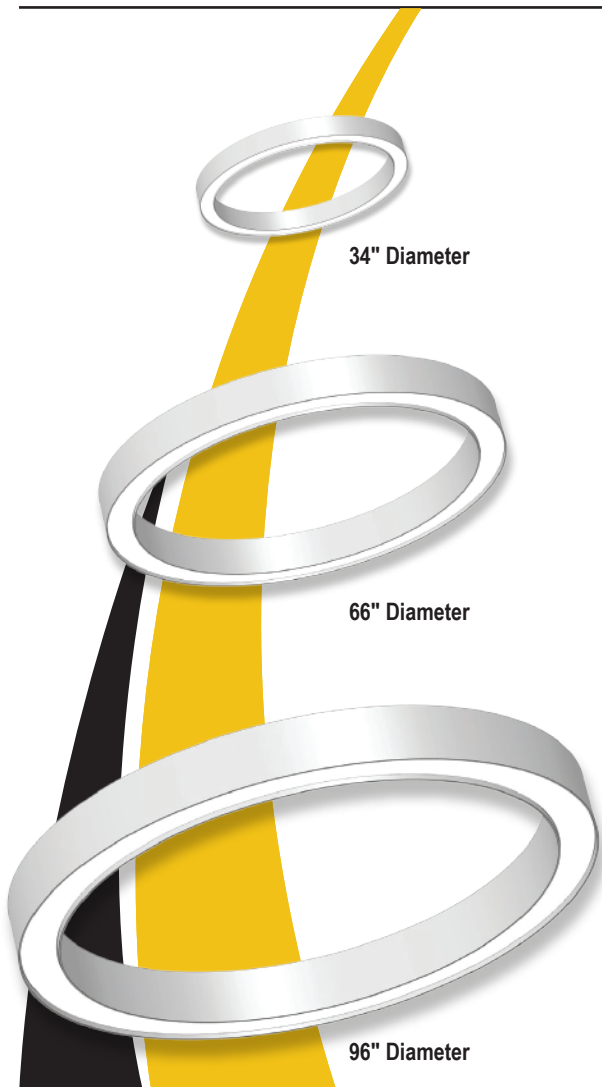

34" Diameter

66" Diameter

96" Diameter