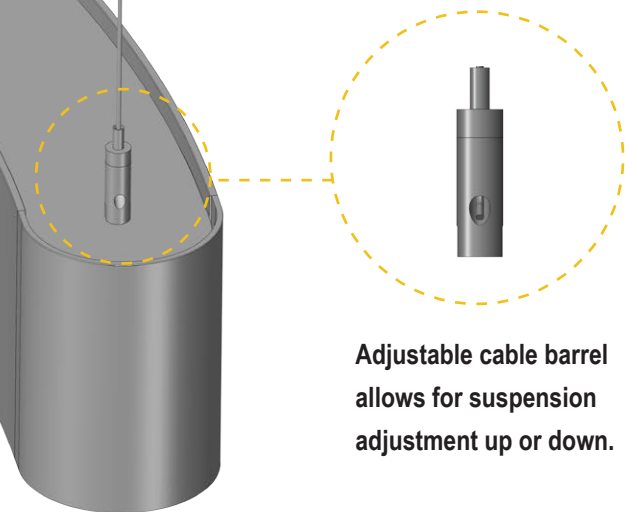

ORBIT SLOT - S2 RING PATTERNS

Standard Diameter Options

DATA TABLE

Optic Module LED Engine	Optimized	CRI	90+
		Lumen Maintenance	82,000 Hours
Warranty	10 years		
Dimensions	Profile size: 2.365" W X 3.937" H - Overall Patterns: 34" , 66" , and 96"		
Weight	Orbit 34" Pattern: 18.95 lbs. / Orbit 66" Pattern: 41.22 lbs. / Orbit 96" Pattern: 67.9 lbs.		
IP Rating	IP20 (dry indoor application only)		
Compatible ceiling	Suitable for drywall ceilings, metal pan, concrete, timber & T-Bar Grid ceilings		
Mounting	Single drop & Y-Type Cables, Rigid Stem, Surface/Ceiling Mount		

34" Diameter

66" Diameter

96" Diameter

ORBIT SLOT - S2 RING PATTERNS

Fully Adjustable Cable/Rollerball Suspension

A smart suspension system that can be mounted on any ceiling surface, whether flat or sloped.

Custom rollerball cable barrel allows fixture to hang plumb, even on sloped surfaces.

Adjustable cable barrel allows for suspension adjustment up or down.