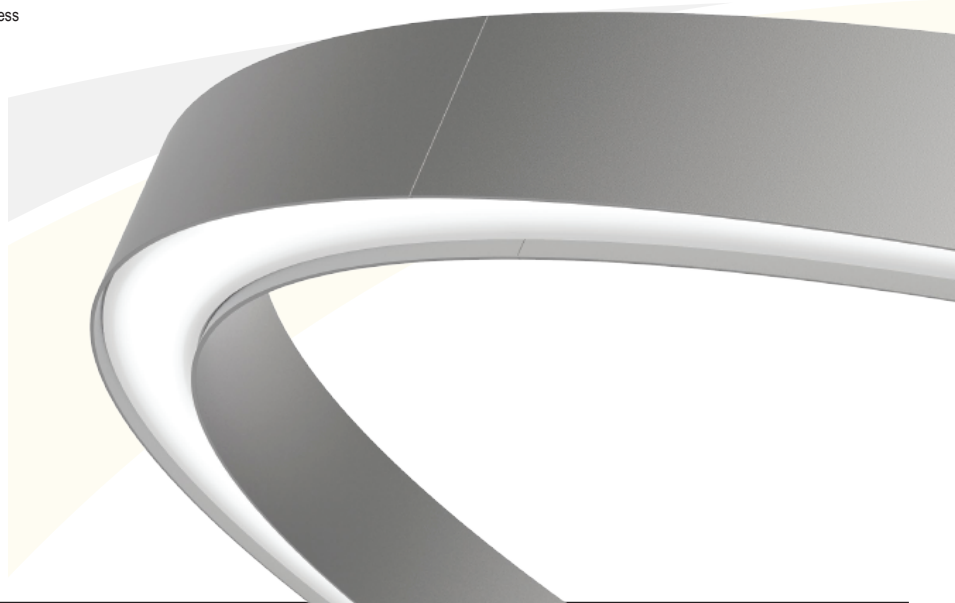

ORDERING GUIDE

-
 -
 -
 -
 -

Series	Outputs	Color Temp. (CCT)	Color Render	Round Patterns	Mounting
LOS2-D LASSO ORBIT SLOT - S2 (DIRECT)	HO High Output 875 Lms/Ft MO Medium Output 475 Lms/Ft CO ___ **Custom Output	Standard: K30 3000 Kelvin K35 3500 Kelvin K40 4000 Kelvin K50 5000 Kelvin Optional: TW 2700K thru 6500K (Tunable White) RGBW Red/Green/Blue/White (Color Changing)	90 90 CRI	34 34" Diameter 66 66" Diameter 96 96" Diameter	C Cable Assy - Single Cable CY Cable Assy - Y-Type Split Cable P Rigid Stem/Canopy Assy J Ceiling/Flush Mount

-
 -
 -
 -

Lenses / Diffusers	Voltage	Drivers - Dimming	Drivers - Tunable White / RGBW	Sensor Options
FAL Frosted Acrylic Lens PL Polycarbonate Lens	UNV Universal Voltage (120V - 277V)	DIM10 Dimming 100% to 10% DIM5 Dimming 100% to 5% DIM1 Dimming 100% to 1% DIM0 Dimming 100% to 0%	TW DALI protocol driver - Tunable White Color Tuning RGBW DMX protocol driver - RGBW Red/Green/Blue/White Color Tuning	OCC Occupancy/Motion Sensor DS Daylight/Photocell Sensor

-

Emergency Options	Control Options
EBPH Emergency Battery Pack	0-10V 0-10V protocol DALI DALI protocol (TW) DMX DMX protocol (RGBW) CASAMBI Casambi Protocol Wireless Control System

1. **Notes:**
1. All fixtures are factory pre-wired for a single circuit.
  2. 90+ CRI standard power supply (driver) is UL recognized, and is available with 0-10V dimming capability as well as 120 thru 277 universal voltage.
  3. Tunable White power supply (driver) is UL recognized, and is compatible with DALI control protocols.
  4. RGBW power supply (driver) is UL recognized, and is compatible with DMX control protocols.
  5. LASSO ORBIT SLOT - S2 ring fixture patterns are IP20 rated - for indoor use only.