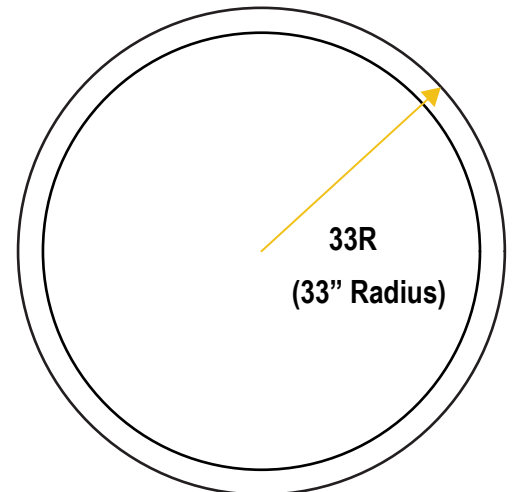

<https://pal-lighting.com/company/warranty>

34" Diameter

66" Diameter

96" Diameter

ORDERING GUIDE

-
 -
 -
 -
 -

Series	Outputs	Color Temp. (CCT)	Color Render	Round Patterns	Mounting
LOS2-D LASSO ORBIT SLOT - S2 (DIRECT)	HO High Output 875 Lms/Ft MO Medium Output 475 Lms/Ft CO ___ **Custom Output	Standard: K30 3000 Kelvin K35 3500 Kelvin K40 4000 Kelvin K50 5000 Kelvin Optional: TW 2700K thru 6500K (Tunable White) RGBW Red/Green/Blue/White (Color Changing)	90 90 CRI	34 34" Diameter 66 66" Diameter 96 96" Diameter	C Cable Assy - Single Cable CY Cable Assy - Y-Type Split Cable P Rigid Stem/Canopy Assy J Ceiling/Flush Mount

ORBIT SLOT - S2 RING PATTERNS

Standard Diameter Options

DATA TABLE

Optic Module LED Engine	Optimized	CRI	90+
		Lumen Maintenance	82,000 Hours
Warranty	10 years		
Dimensions	Profile size: 2.365" W X 3.937" H - Overall Patterns: 34" , 66" , and 96"		
Weight	Orbit 34" Pattern: 18.95 lbs. / Orbit 66" Pattern: 41.22 lbs. / Orbit 96" Pattern: 67.9 lbs.		
IP Rating	IP20 (dry indoor application only)		
Compatible ceiling	Suitable for drywall ceilings, metal pan, concrete, timber & T-Bar Grid ceilings		
Mounting	Single drop & Y-Type Cables, Rigid Stem, Surface/Ceiling Mount		

34" Diameter

66" Diameter

96" Diameter

ORBIT SLOT - S2 RING PATTERNS

Fully Adjustable Cable/Rollerball Suspension

A smart suspension system that can be mounted on any ceiling surface, whether flat or sloped.